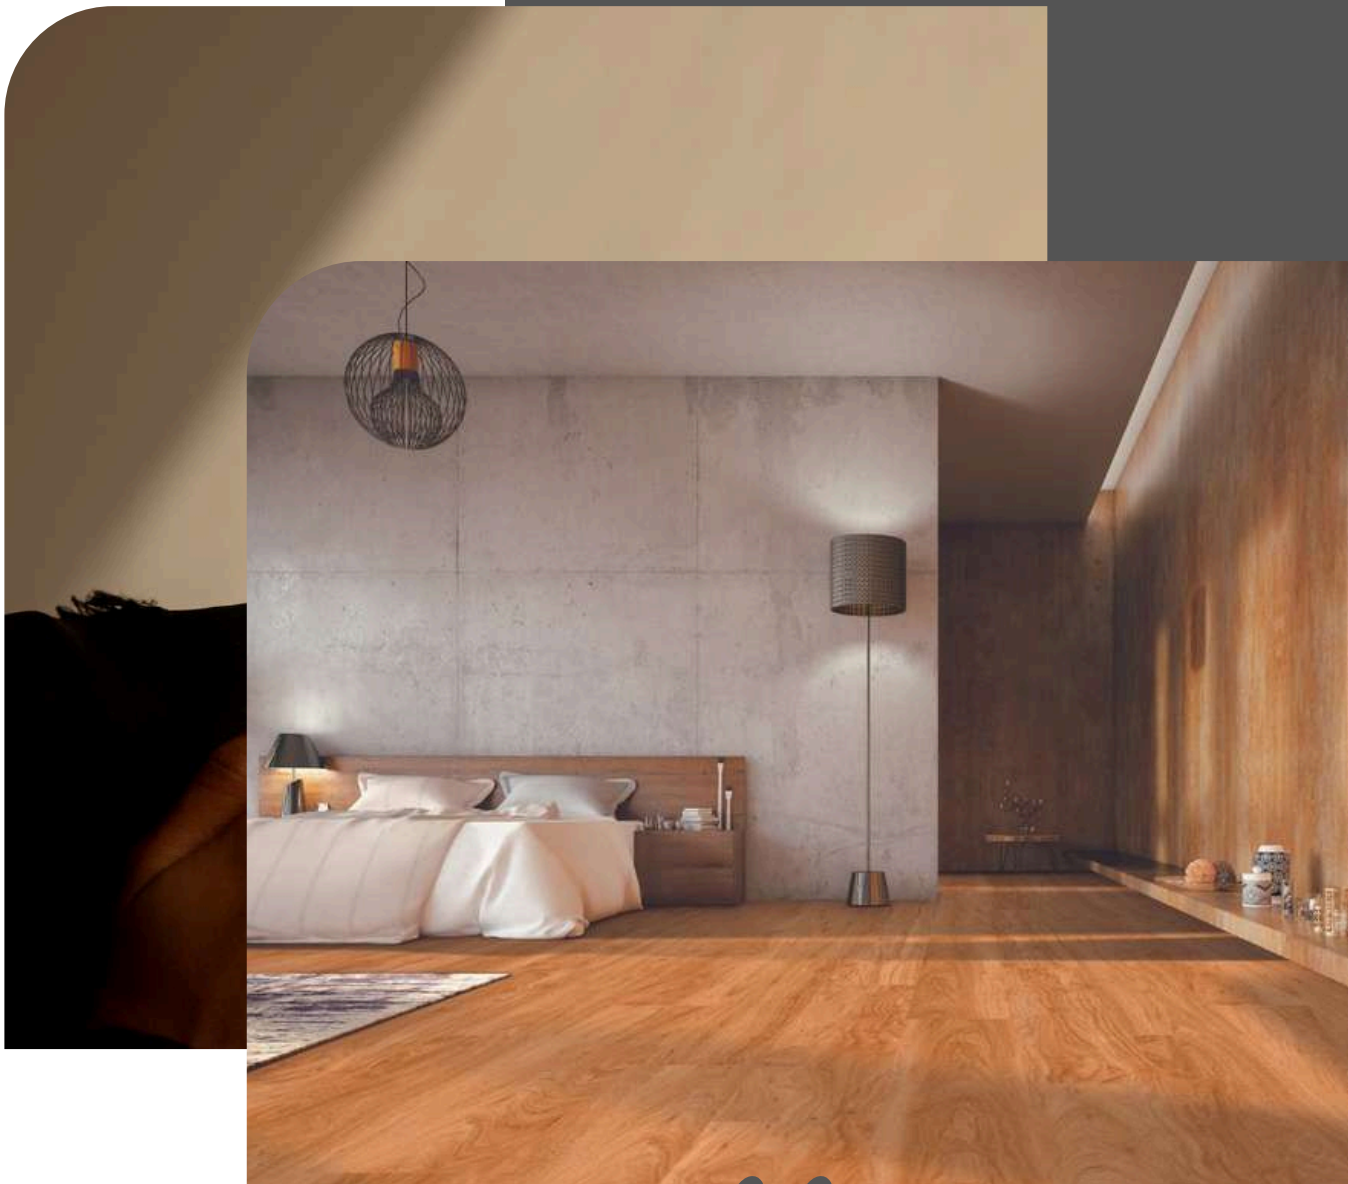

CA 11 DE | canyon pekan

NATURE

collection
8 mm