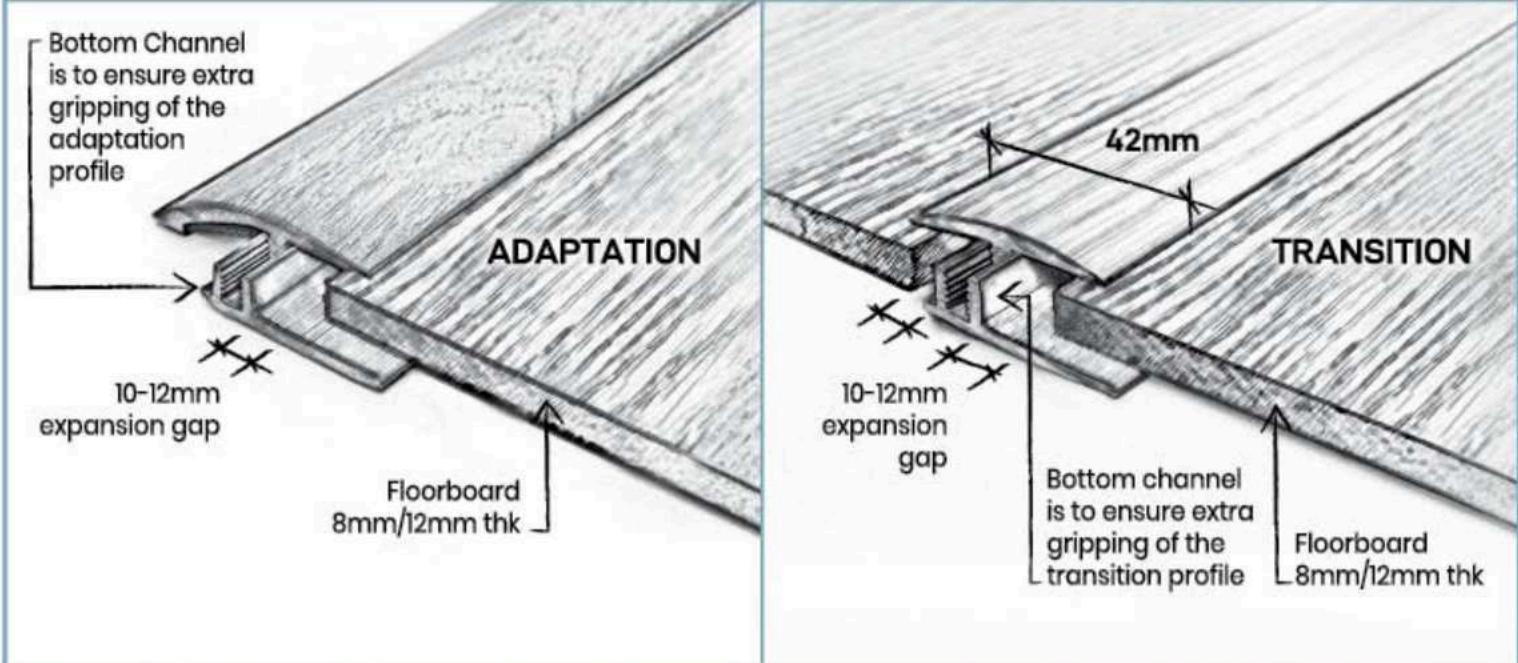

PVC SKIRTING

PVC Skirting - 100mm (H)
S100 Skirting - 18 x 100 x 2440mm

PVC Skirting - 70mm (H)
70 Skirting - 18 x 70 x 2440mm

Decors Available

Decors Available

Note: Flooring accessories are non-Robina products.

PVC PROFILES

Adaptation - 8mm / 12mm panel
 The adaptation profile connects different levels of adjacent surfaces or flooring types

Transition - 8mm / 12mm panel
 The transition profile connects different surfaces or flooring types of the same level.