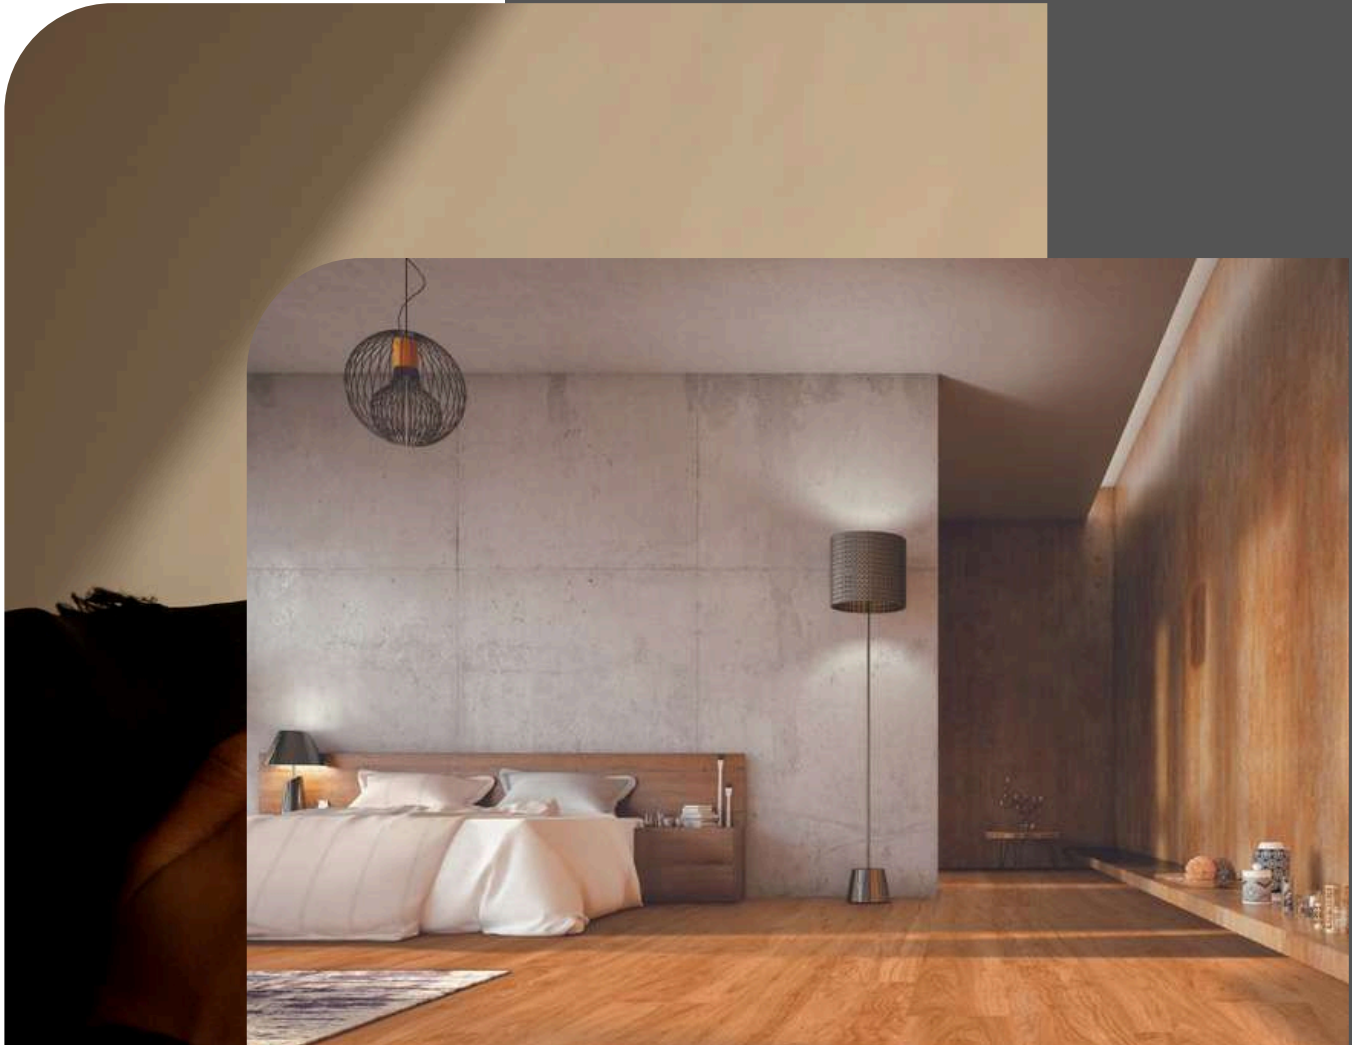

DIMENSIONS

196mm (W) x 1288mm (L) x 8mm (T) | 1 box = 8 panels (21.74 sqft)

MATCHING ACCESSORIES COLORS

Morser®

Oak

Note: Flooring accessories are non-Robina products.

Robina[®]

CA 11 DE | canyon pekar