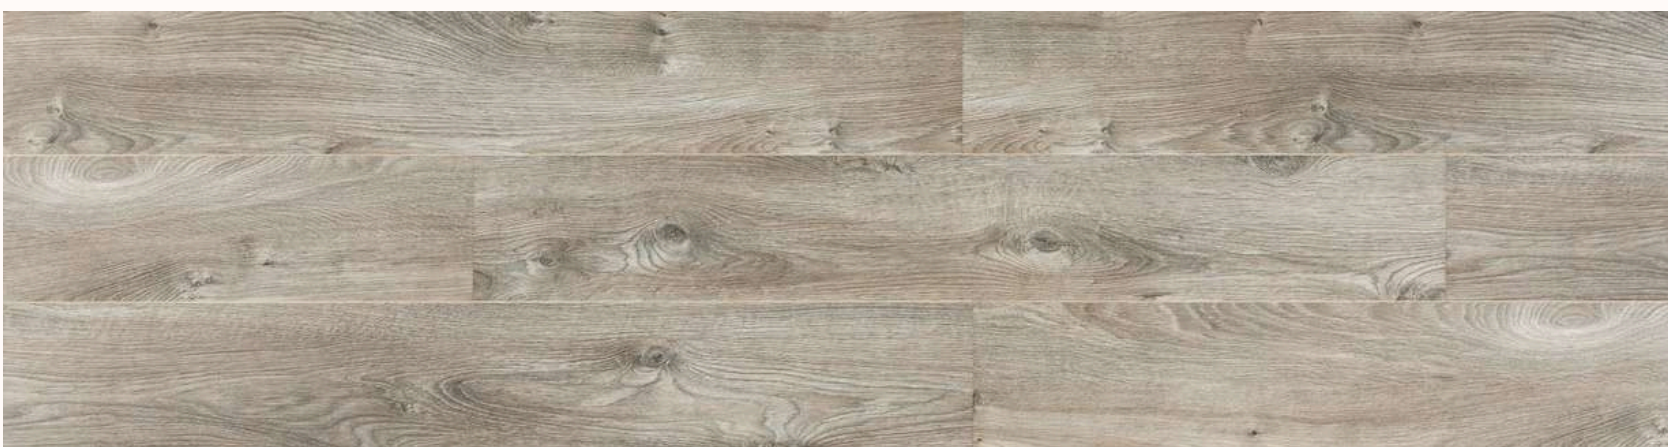

DIMENSIONS

193mm (W) x 1283mm (L) x 8mm (T) | 1 box = 8 panels (21.31 sqft)

MATCHING ACCESSORIES COLORS

Mocha

Note: Flooring accessories are non-Robina products.

0125 2V-SG CALORIA OAK

Note: Colors shown might have slight difference compared to actual products.