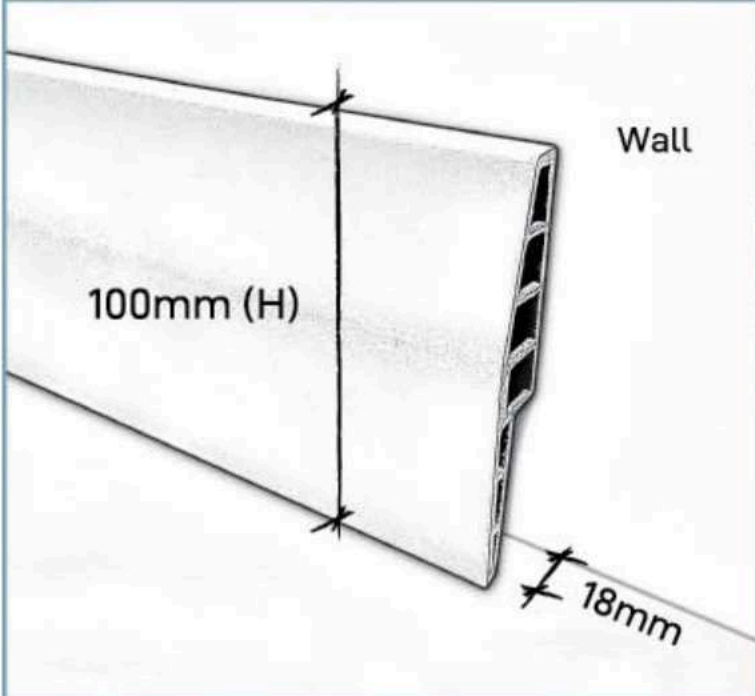

PLASTIC SHEET

Thickness: 0.17 mm

The plastic sheet acts as a moisture barrier between the subfloor and the flooring panels.

ACOUSTIC UNDERLAY

Thickness: 2mm

The acoustic underlay provides 2-in-1 acoustic properties and also acts as a moisture barrier between the subfloor and the floor panels, providing exceptional comfort underfoot.

PVC SKIRTING

PVC Skirting - 100mm (H)
S100 Skirting - 18 x 100 x 2440mm

PVC Skirting - 70mm (H)
70 Skirting - 18 x 70 x 2440mm

Decors Available

Decors Available

Note: Flooring accessories are non-Robina products.