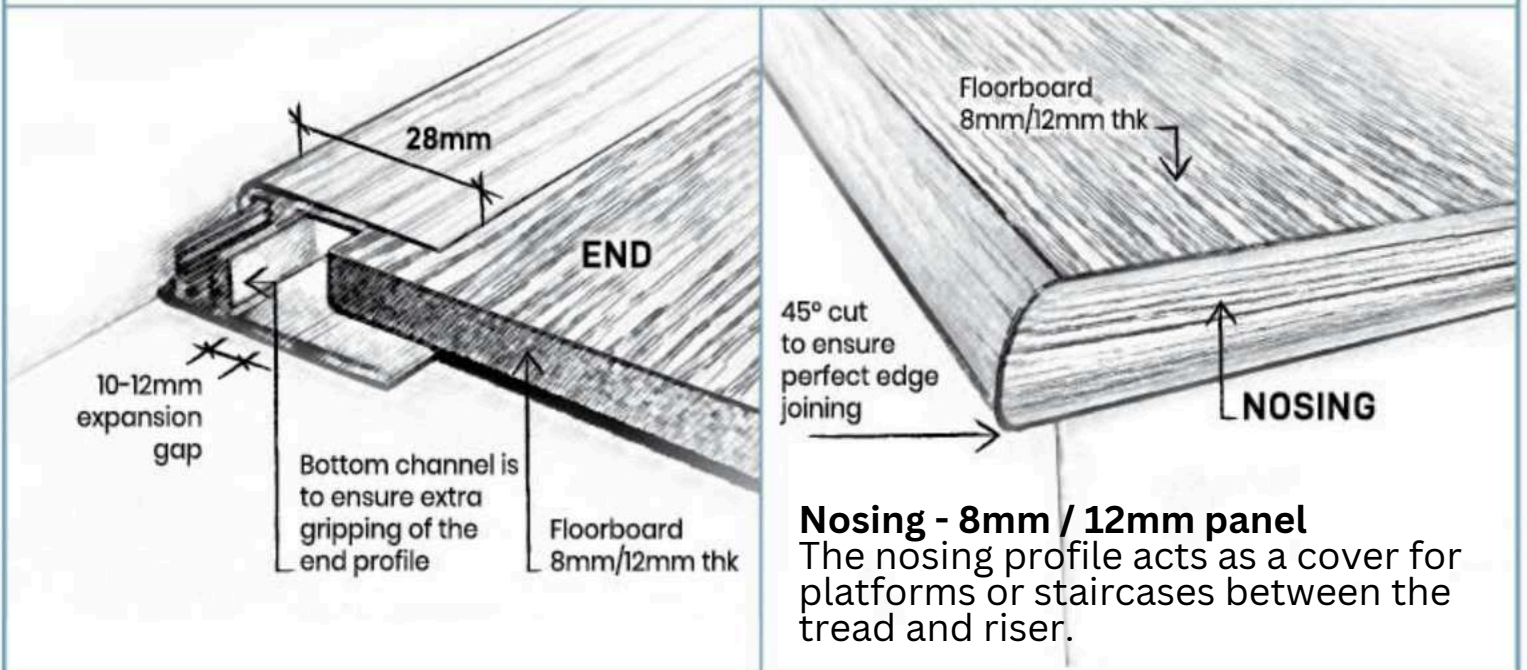

PVC PROFILES

End - 8mm / 12mm panel
The end profile is placed at borders or other raised platforms.

Nosing - 8mm / 12mm panel
The nosing profile acts as a cover for platforms or staircases between the tread and riser.

Nosing - 8mm / 12mm panel
The nosing profile acts as a cover for platforms or staircases between the tread and riser.

8mm End (PVC-E:10x28x2700mm)	12mm End (PVC-E-12:14x28x2700mm)	8mm Bullnose (PVC-BN: 22x20x2700mm)	8mm Nosing (PVC-N: 26x34x2700mm)	12mm Nosing (PVC-N-12: 30x34x2700mm)

Decors available		Decors available		Decors available		Decors available	
African Wenge	Almond	African Wenge	Almond	African Wenge	Almond	African Wenge	Almond
Graywood	Mahogany	Almond	Mahogany	Graywood	Mahogany	Almond	Mahogany
Maple	Mocha	Mahogany	Mocha	Maple	Mocha	Mahogany	Mocha
Oak	Teak	Mocha	Teak	Oak	Teak	Mocha	Teak
Walnut		Teak		Walnut		Teak	

Note: Flooring accessories are non-Robina products.