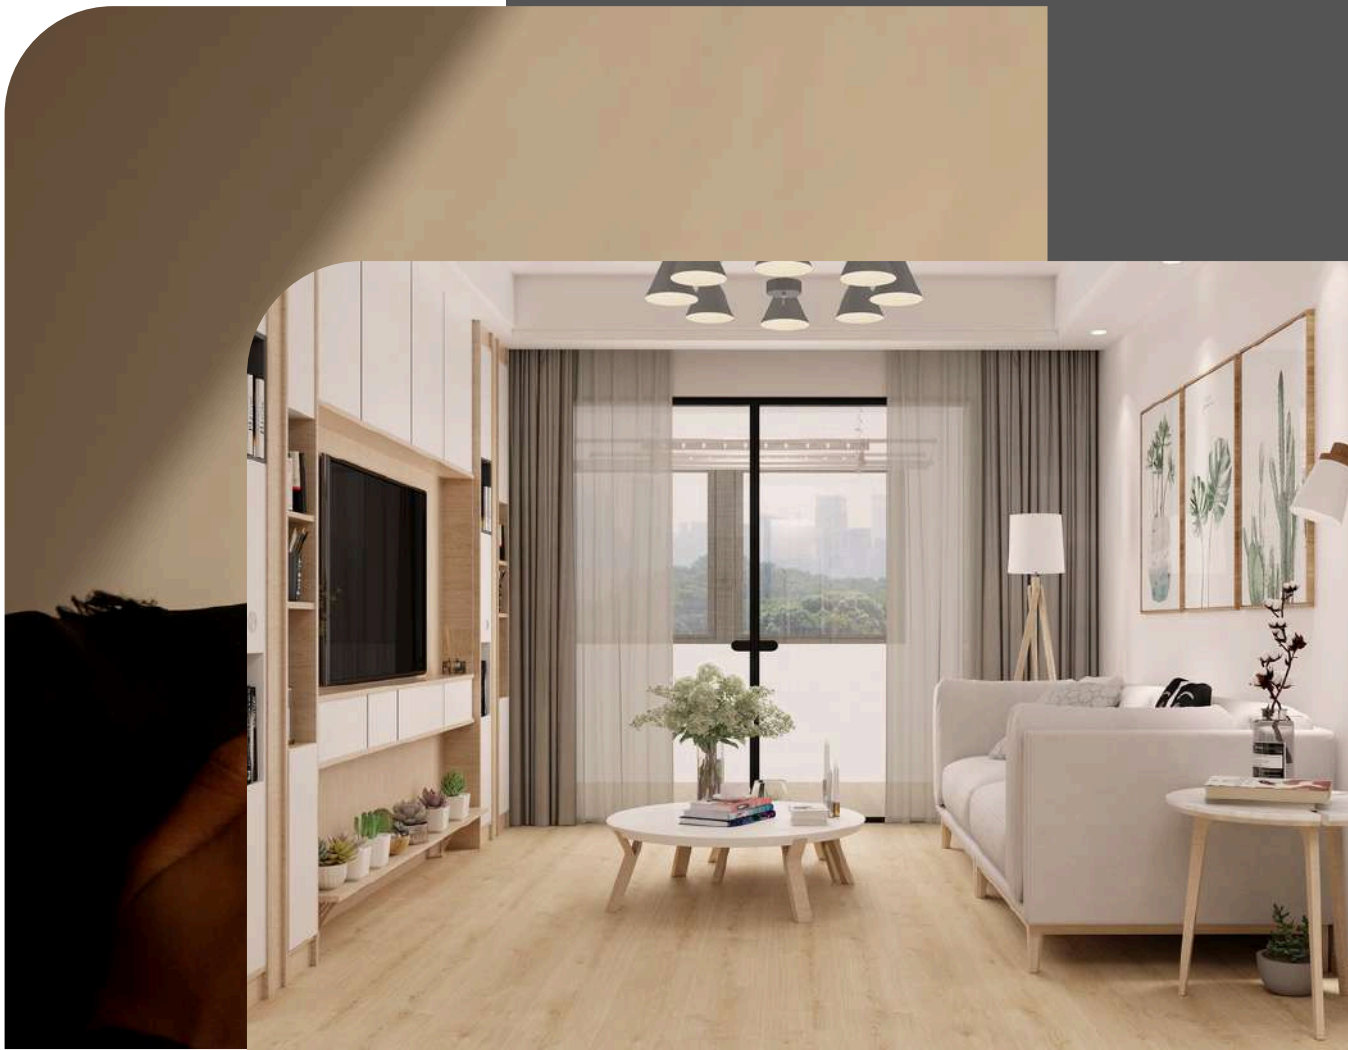

MATCHING ACCESSORIES COLORS

Morser®

Teak

Note: Flooring accessories are non-Robina products.

Robina®

SP 012 | champagne oak

AESTHETIC
collection
8 mm

Robina®