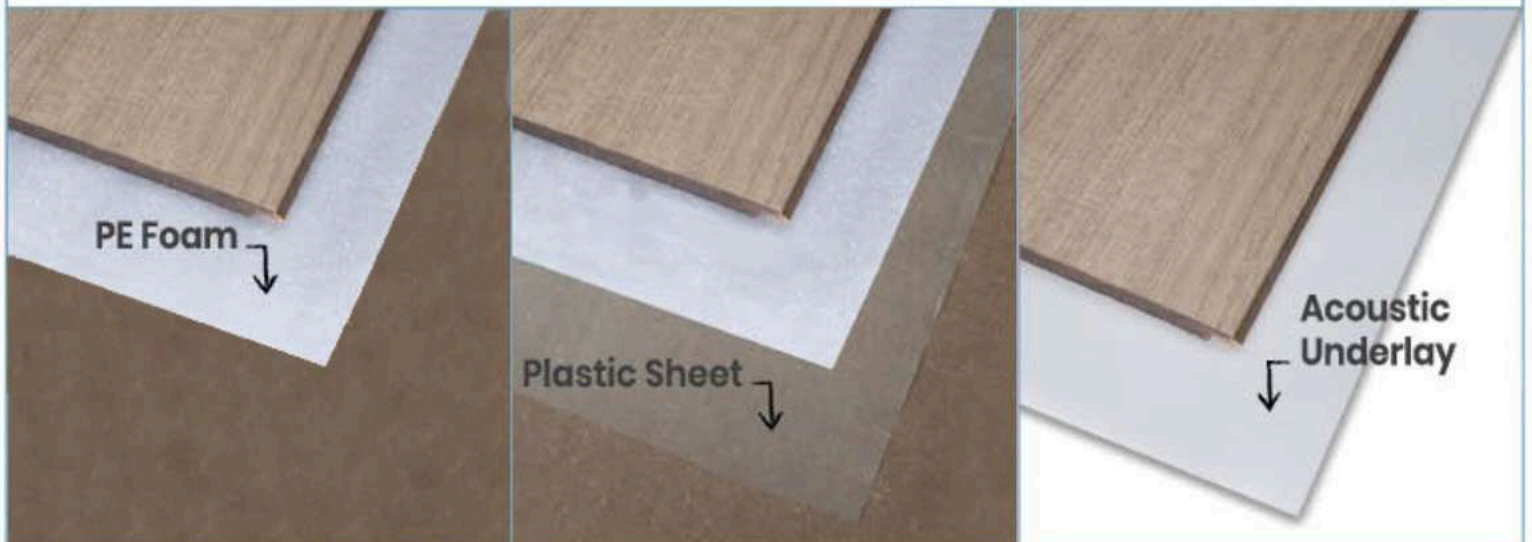

UNDERLAYMENTS

PE FOAM

Thickness: 2mm

To compensate for the unevenness of the subfloor that equals $\approx 3\text{mm}$ per 1 m^2 area. PE foam also absorbs noise coming from the contact between the flooring panels and the subfloor.

PLASTIC SHEET

Thickness: 0.17 mm

The plastic sheet acts as a moisture barrier between the subfloor and the flooring panels.

ACOUSTIC UNDERLAY

Thickness: 2mm

The acoustic underlay provides 2-in-1 acoustic properties and also acts as a moisture barrier between the subfloor and the floor panels, providing exceptional comfort underfoot.