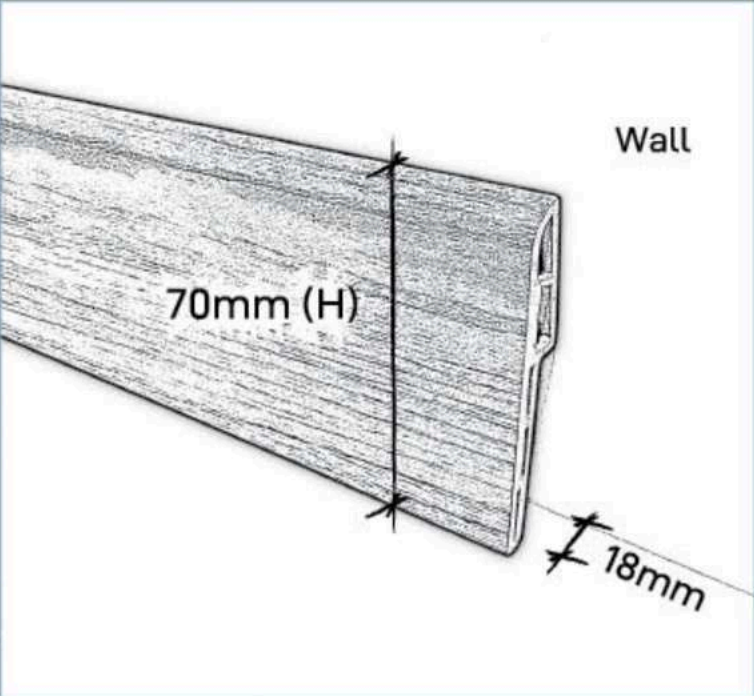

PLASTIC SHEET

Thickness: 0.17 mm

The plastic sheet acts as a moisture barrier between the subfloor and the flooring panels.

ACOUSTIC UNDERLAY

Thickness: 2mm

The acoustic underlay provides 2-in-1 acoustic properties and also acts as a moisture barrier between the subfloor and the floor panels, providing exceptional comfort underfoot.

PVC SKIRTING

PVC Skirting - 100mm (H)
S100 Skirting - 18 x 100 x 2440mm

PVC Skirting - 70mm (H)
70 Skirting - 18 x 70 x 2440mm

Decors Available

Decors Available

Note: Flooring accessories are non-Robina products.