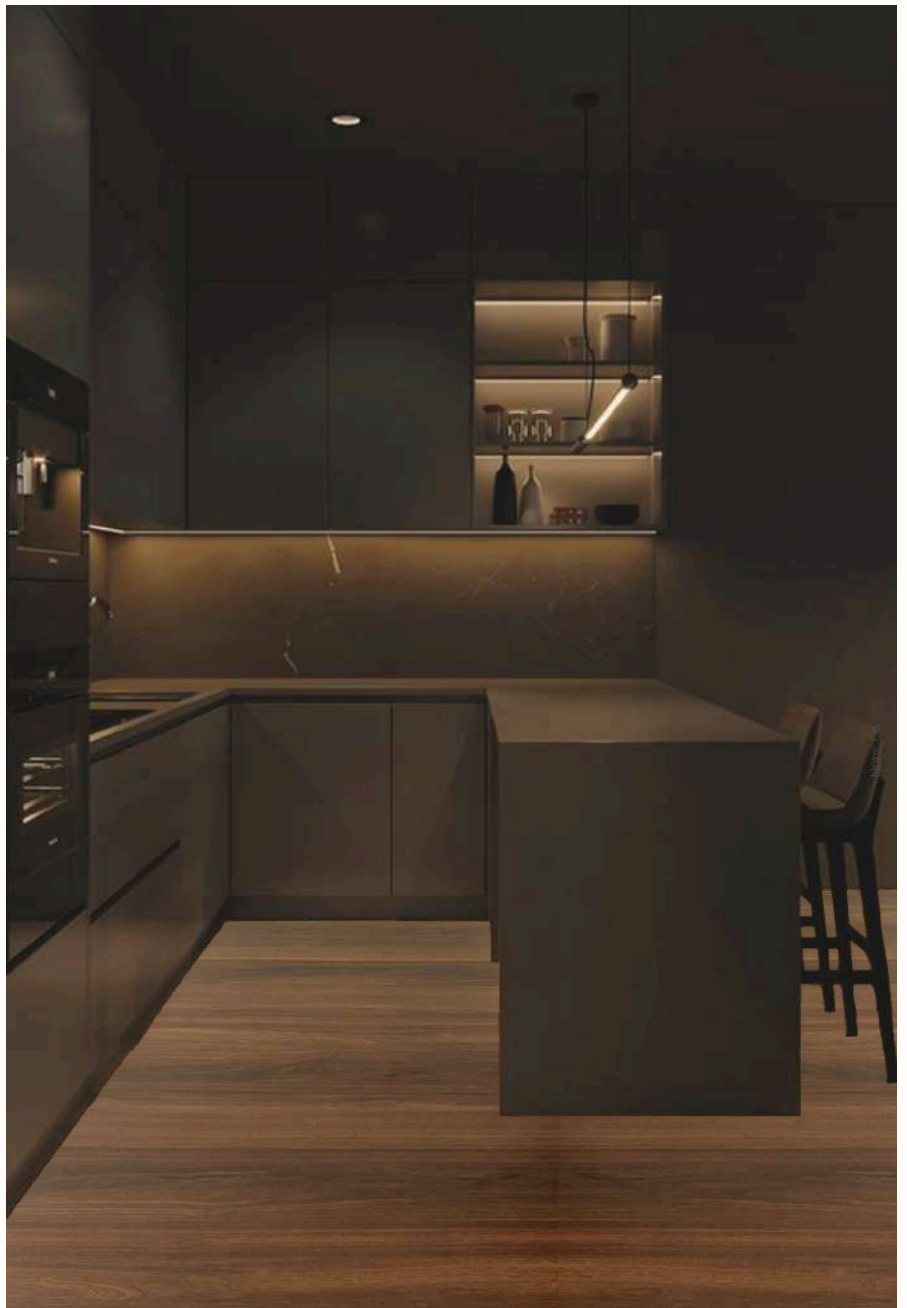

Note: Colors shown might have slight difference compared to actual products.

ELC315

CANYON OAK

SIZE : W 230 x L 1220 x T 5.0 mm

INSTALLATION : Click System | **WEAR LAYER :** 0.5 mm | **SURFACE :** Embossed
COATING : Advanced PUR | **PANEL FEATURE :** Wide Panel with 4-Sided Micro Bevels

ONE BOX : 8 pcs (24.16 sqft) | **ONE PALLET :** 52 boxes (1256.32 sqft)

WARRANTY : 10 years domestic application. 5 years moderate commercial application