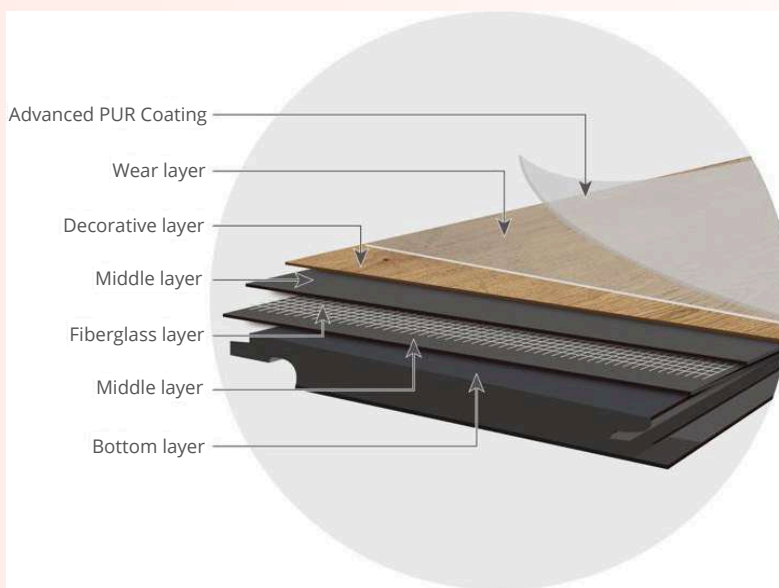

LVT

LUXURY VINYL
TILE FLOORING

LVT CLICK

ADVANCED PUR COATING

Advanced Polyurethane Reinforced Coating enhances the product's stain resistance.

0.5 MM WEAR LAYER

0.5 mm transparent wear layer provides excellent resistance to abrasions.

DECORATIVE LAYER

High resolution printed film delivers vivid effects in realistic and natural appearance.

MIDDLE LAYERS

Polymer vinyl layers firmly reinforces the panel, ensuring that the flooring is not easily deformed.

FIBERGLASS LAYER

Fiberglass materials enhances the product strength and its impact resistance.

BOTTOM LAYER

Polymer vinyl layer that provides a stable and durable water resistant base.

LVT CLICK ADVANTAGES